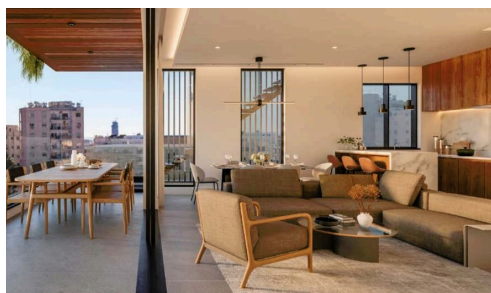

#4446

3 bedroom Penthouse near Municipal Park, Limassol

€765,000^{+MVA}

 Agios Nektarios, Limassol

Welcome to the Residence, where timeless elegance meets urban living. Immerse yourself in a prime and sophisticated neighborhood, offering unparalleled connectivity and a lifestyle for those who appreciate the finer things.

Located at Agios Nektarios, one of the most popular residential neighbourhoods at the heart of Limassol.

Soverom

 3

Bruksareal

 107 m²

Angela Siomina

 (+357) 99470604

 angelas@sunnybay.cy