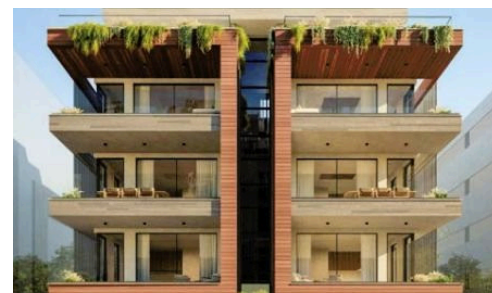

#4446

3 bedroom Penthouse near Municipal Park, Limassol

€765,000^{+MVA}

 Agios Nektarios, Limassol

Welcome to the Residence, where timeless elegance meets urban living. Immerse yourself in a prime and sophisticated neighborhood, offering unparalleled connectivity and a lifestyle for those who appreciate the finer things.

Located at Agios Nektarios, one of the most popular residential neighbourhoods at the heart of Limassol.

Soverom

 3

Bruksareal

 107 m²

Angela Siomina

 (+357) 99470604

 angelas@sunnybay.cy